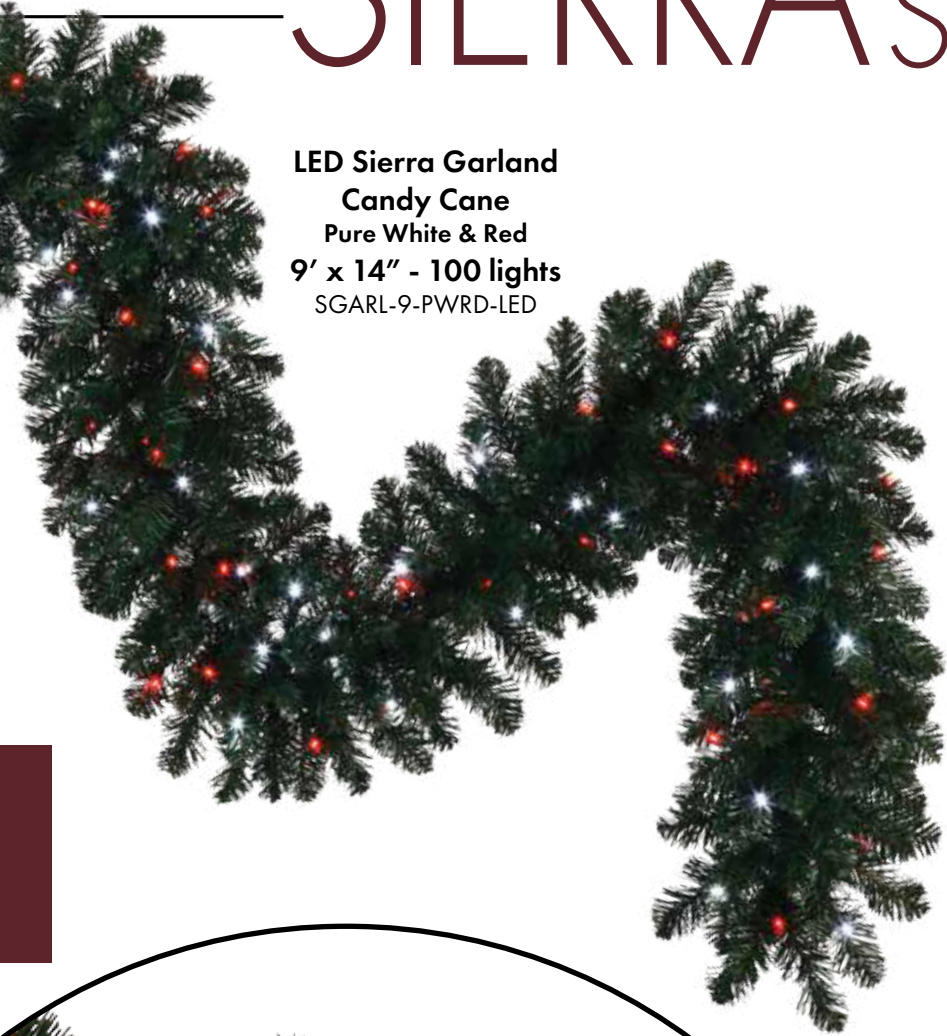

LED SIERRA SERIES

The Sierra series is designed with 5MM lights and a mix of two-tone green long needle pine tips for added dimension to take your decor to the next level.

**LED Sierra Garland
Candy Cane**
Pure White & Red
9' x 14" - 100 lights
SGARL-9-PWRD-LED