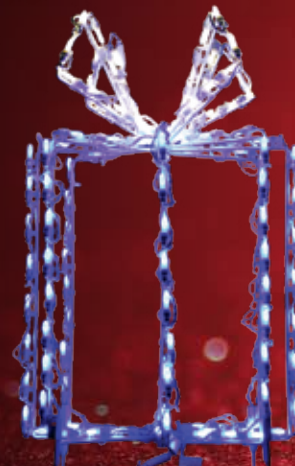

LED 24" 3D Gift Box
Blue & Pure White
LED-3D-24GB-PWBL