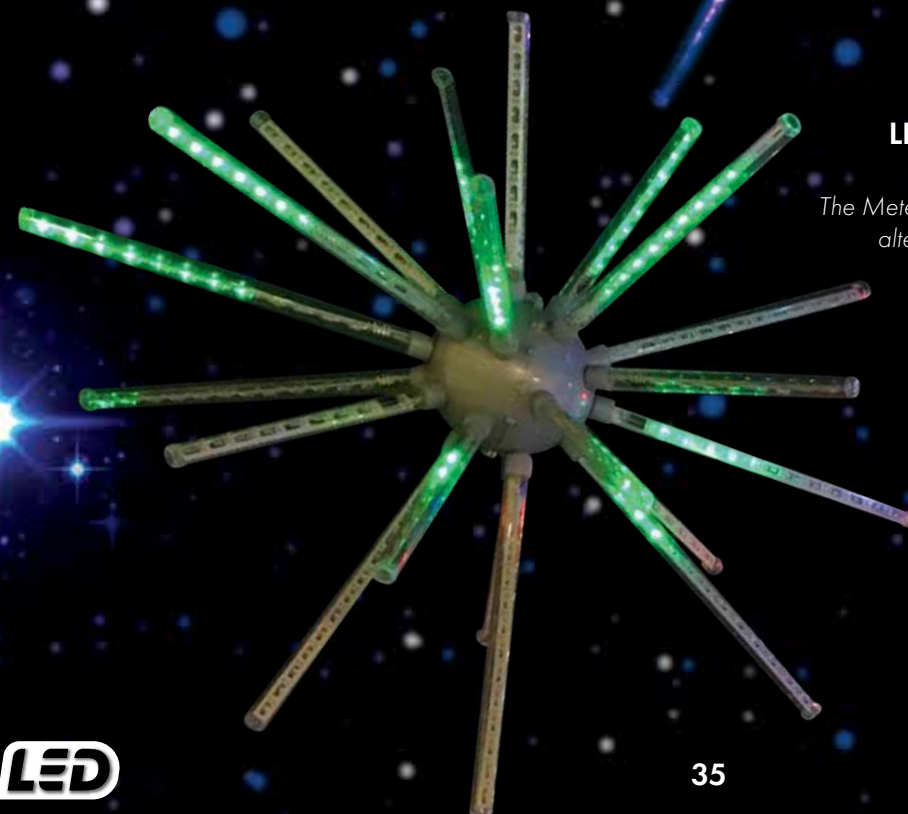

LED Meteor Combo A 20" - 224 Lights

The Meteor Burst Combo A features alternating LED tube lengths.

- **Pure White**
  LED-3D-20MBRSTA-PW
- **Warm White**
  LED-3D-20MBRSTA-WW
- **Blue**
  LED-3D-20MBRSTA-BL
- **Green**
  LED-3D-20MBRSTA-GR
- **Red**
  LED-3D-20MBRSTA-RD