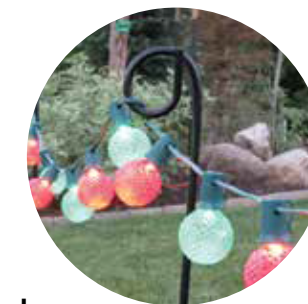

*This helpful tool is threaded to be placed on top of any fiberglass telescoping extension pole, allowing difficult to reach places to be accessed when decorating larger trees.*

**Plastic "S" Hook**  
AC-PSH-500  
*The plastic "S" hook is designed to clip onto gutters and hang Light Links or other Christmas Displays from the other side of the clip.*

**36' Curly-Q Metal Yard Stake  
Set of 6**  
AC-36CRLQ-STK  
*This is a perfect yard stake to decorate pathways and driveways with lights strands such as C7/C9 socket strands and rope lighting. The Curly-Q yard stake also works well for hanging other Christmas decor items.*