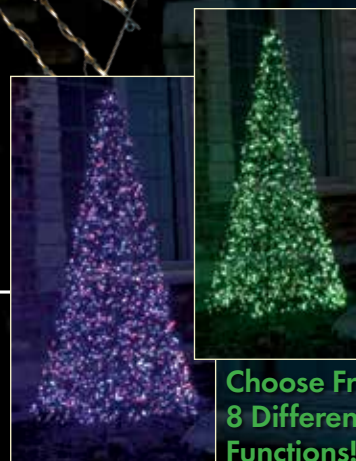

LED Shooting Star Trail
LED-SST-WW-150

Choose From
8 Different
Functions!

CLUSTER LIGHT POP UP TREE

**6' Cluster Light
Pop Up Tree**
LED-POP6-CLMU

**8' Cluster Light
Pop Up Tree**
LED-POP8-CLMU