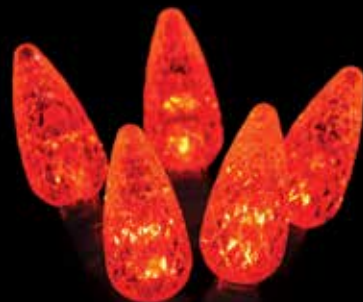

C6

LED LIGHT SETS

Each commercial grade C6 light set has 50 bulbs with our patented single injection mold construction. With the option to connect up to 40 light sets end to end, these are perfect for decorating shrubs, trees and much more.

LED C6 Pure White
LED-C6-50-PW

LED C6 Multi
Red, Green, Blue, Amber & Yellow
LED-C6-50-MU

LED C6 Warm White
LED-C6-50-WW

LED C6 Green
LED-C6-50-GR

LED C6 Blue
LED-C6-50-BL

HolidayBrightLights.com

NATIONAL LAMPOON'S CHRISTMAS VACATION

Straight Rice Light Multi
LED3M-1000GMU-CG
LED3M-1500GMU-CG

Straight Rice Light Red
LED3M-1000GRD-CG
LED3M-1500GRD-CG

Straight Rice Light Warm White
LED3M-1000GWW-CG
LED3M-1500GWW-CG

Straight Rice Light Pure White
LED3M-1000GPW-CG
LED3M-1500GPW-CG

Straight Rice Light Blue
LED3M-1000GBL-CG
LED3M-1500GBL-CG

Straight Rice Light Purple
LED3M-1000GPL-CG
LED3M-1500GPL-CG

Straight Rice Light Green
LED3M-1000GGR-CG
LED3M-1500GGR-CG

1000L 74' & 1500 112' Plug In Straight Set with 8/function controller

Our twinkling rice lights are designed to make Clark Griswold proud, with tons of LED lights on one strand your house will be bright enough to be in the movies too! This plug in light set is made of a durable green cord and comes with an 8 function controller. With so many options to choose from, your display can have a different look every night. Choose from a steady burn or one of many twinkling options, either way your lights are sure to impress.

"I'm going to do it right, and I'm going to do it BIG!"

- by Clark Griswold