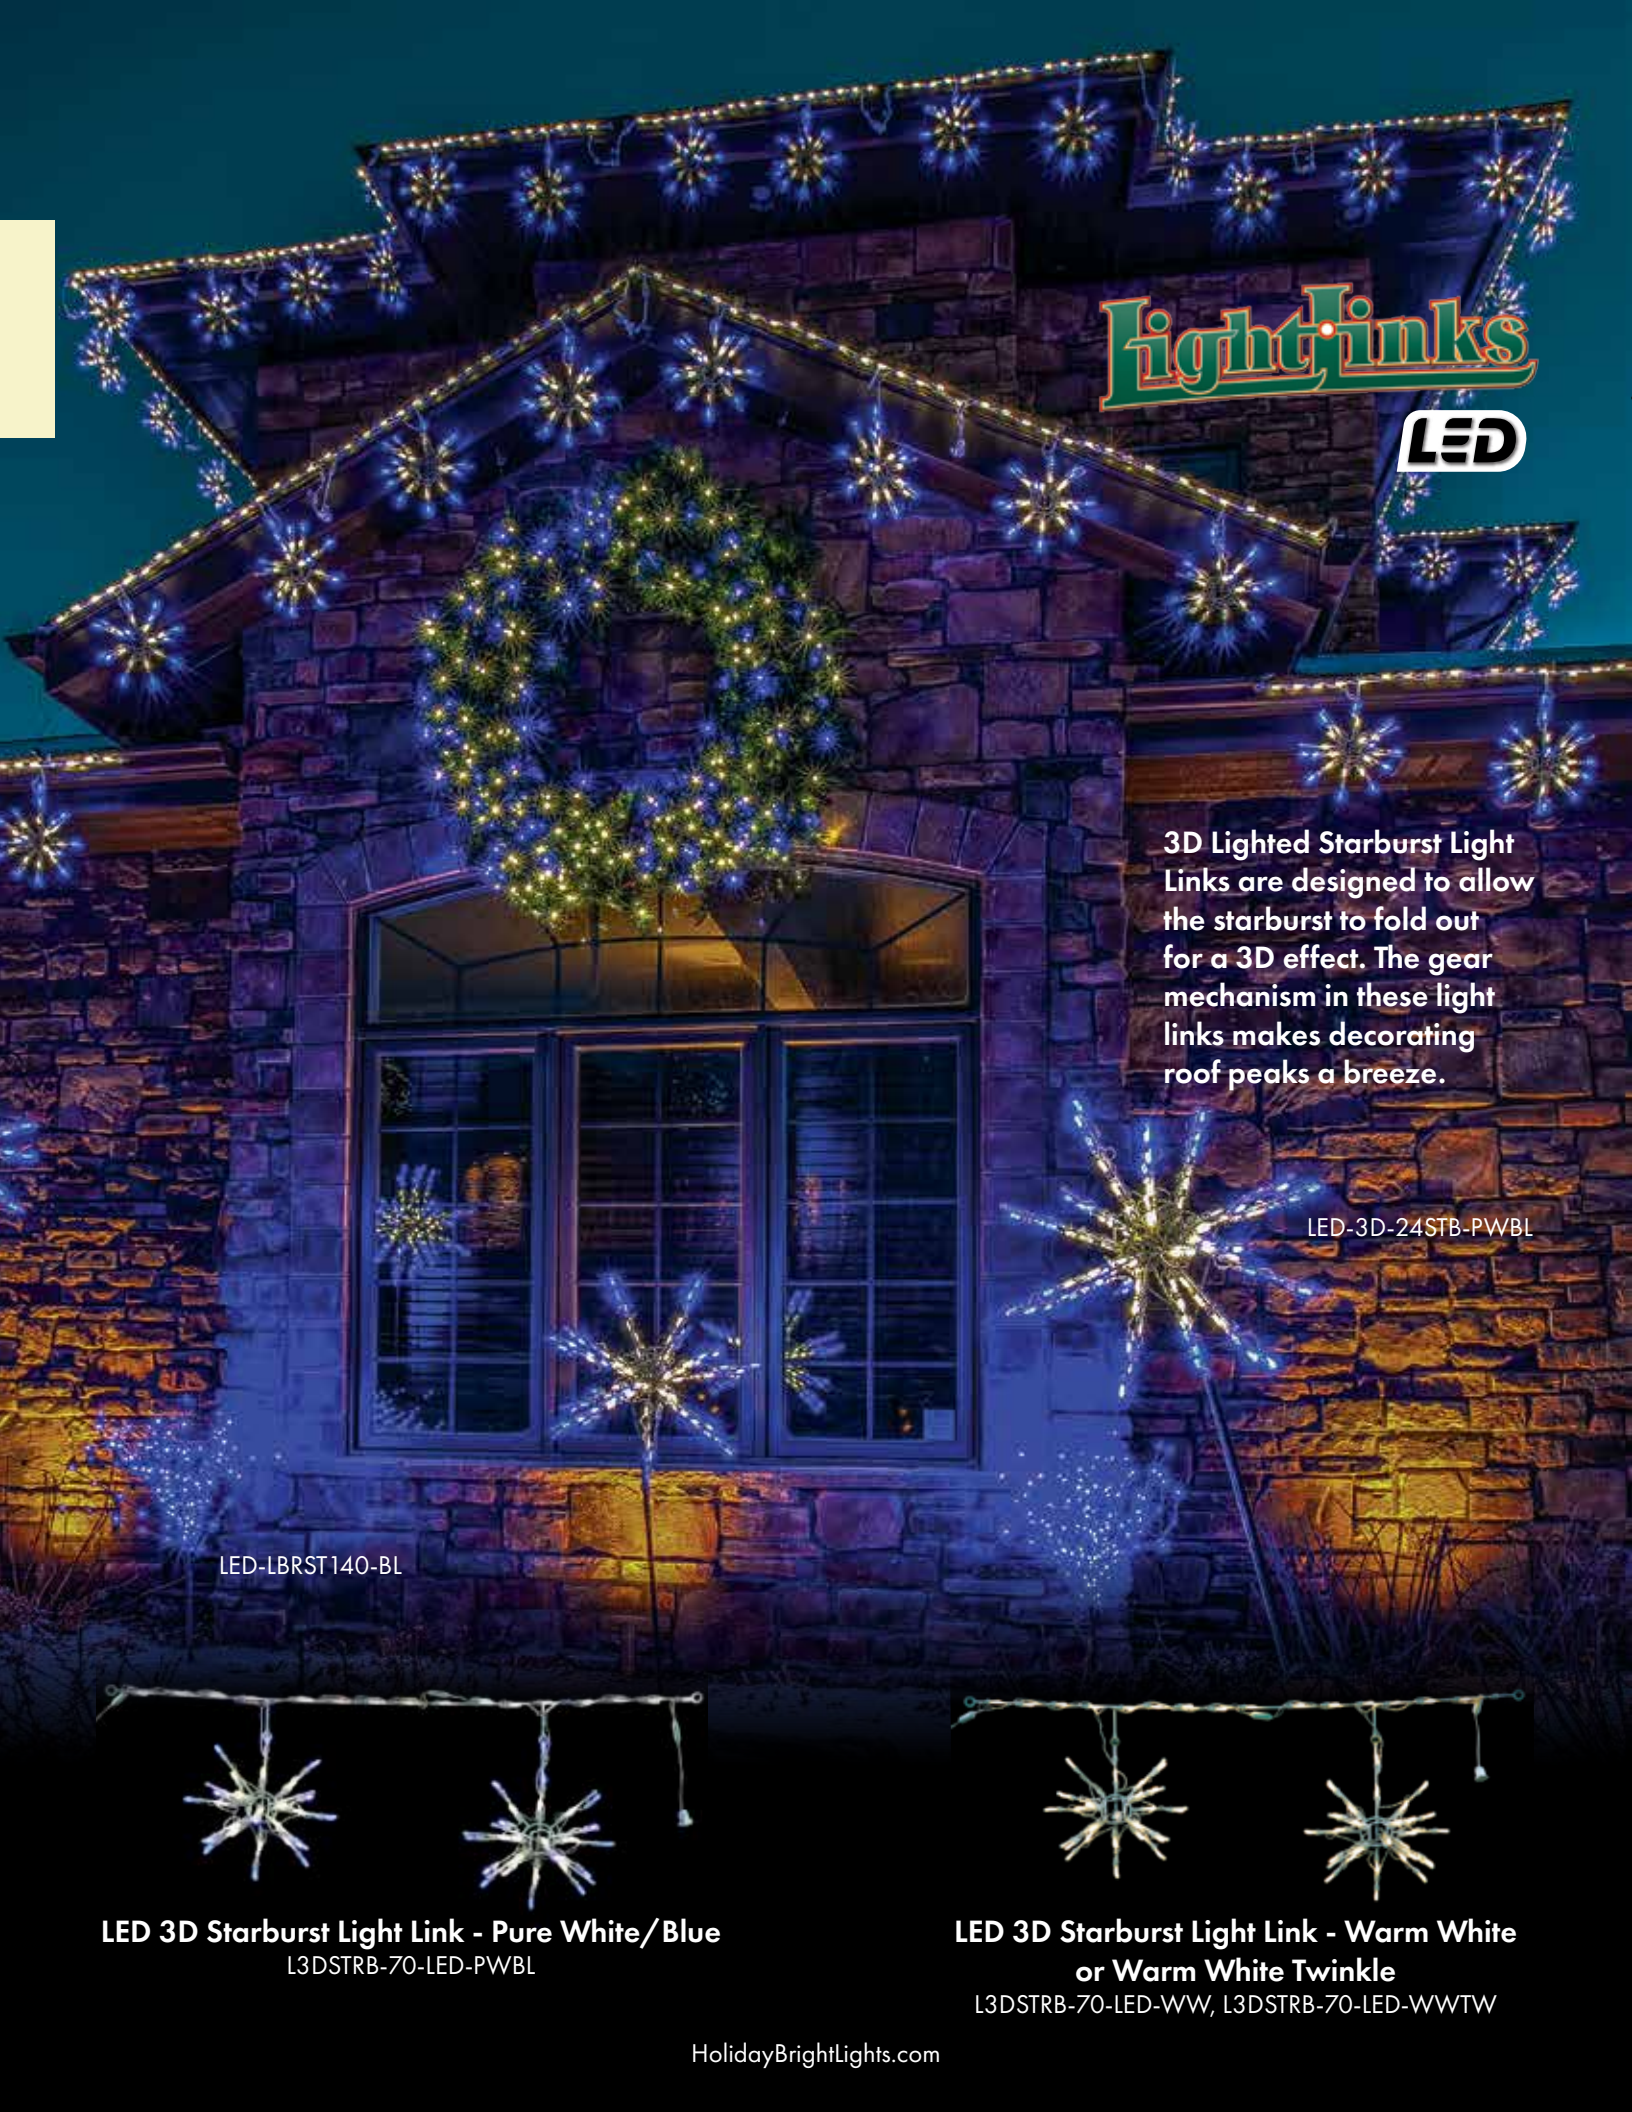

**36' Curly-Q Metal Yard Stake  
Set of 6**  
AC-36CRLQ-STK  
*This is a perfect yard stake to decorate pathways and driveways with lights strands such as C7/C9 socket strands and rope lighting. The Curly-Q yard stake also works well for hanging other Christmas decor items.*

**Y-Stake - Adjustable 4'-6'**  
AC-YSTK-46  
*The outdoor durable Y-Stake is used to display holiday decor and can be adjusted to 4' or 6' heights. The two hooks at the top of the "Y" allow the stake to hold the display with ease.*