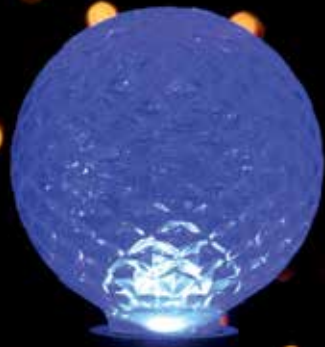

**LED C9 Pure White  
Transparent-Faceted**  
BU-LED-FC7-TPW

**LED C7 Multi (R/G/B/A/GD)  
Transparent-Faceted**  
BU-LED-FC7-TMU

**LED C7 Warm White  
Transparent-Faceted**  
BU-LED-FC7-TSWW

**LED C9 Purple  
Transparent-Faceted**  
BU-LED-FC9-TPL

# G50 LED BULBS

G50 bulbs are transparent light bulbs perfect for any holiday season. The SMD Diode LED bulbs are 10 times more energy efficient than incandescent bulbs and will last much longer than a standard incandescent bulb, giving you years of enjoyment.